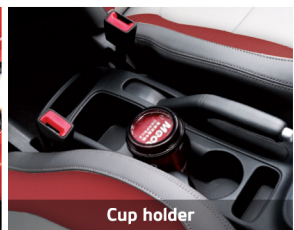

Tiger nose

Cup holder

360° Rotatable air ducts

Driver's seat armrest

Huge luggage compartment

Headlamps

Rear combination lamps

Digital cluster