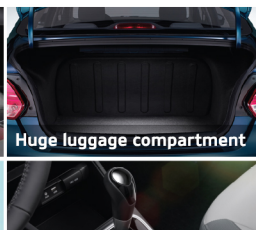

Tiger nose

Cup holder

360° Rotatable air ducts

Driver's seat armrest

Huge luggage compartment

Headlamps

Rear combination lamps

Digital cluster

### Interior

- . Modern design interior
- . Most ample cabin space in the segment
- . 7" touch screen display audio
- . 2.8-inch LCD supervision cluster

### Capabilities

- . Efficient 95PS 1.4 MPI gasoline engine
- . Audio remote control
- . Driver's seat armrest
- . Electric adjustable outside mirrors
- . 475L boost space