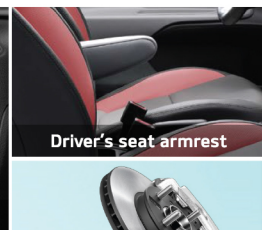

Tiger nose

Cup holder

360° Rotatable air ducts

Driver's seat armrest

Huge luggage compartment

Headlamps

Rear combination lamps

Digital cluster