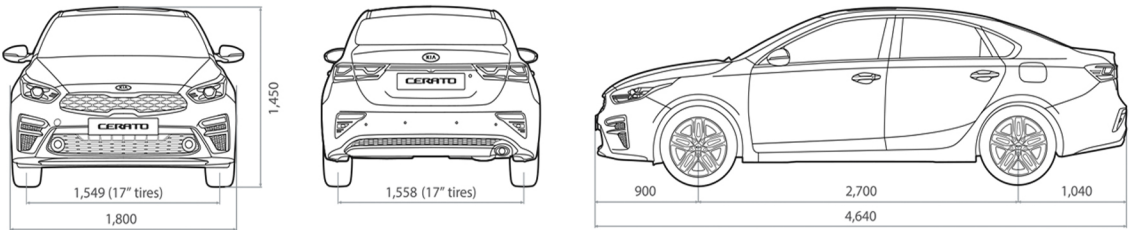

Interior

- . Modern & High-tech interior
- . Most sample cabin space in the segment
- . 8" touch screen entertainment system
- . 4.2-inch LCD supervision cluster

Capabilities

- . Gamma 1.6 litre MPI with 128 PS and 155 Nm of torque
- . 6-speed automatic transmission
- . Drive mode select (DMS)
- . 502L Boost Space

Dimensions (mm)

Overall length	4,640
Overall width	1,800
Overall height	1,450
Wheelbase	2,700
Wheel tread (F/R)	1,549 / 1,558
Overhang (F/R)	900 / 1,040
Head room (F/R)	985 / 952
Leg room (F/R)	1,073 / 906
Fuel tank (ℓ)	50