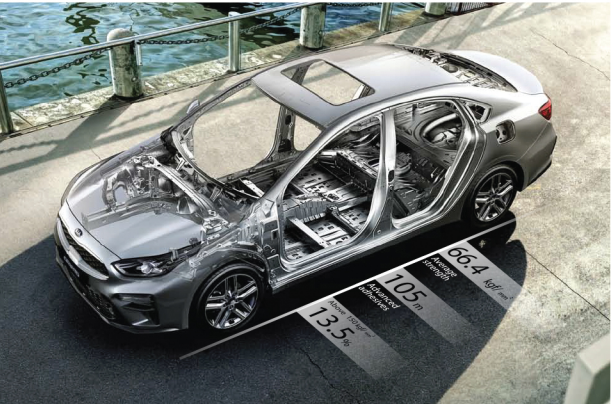

Exterior body colors

17-inch 225/45 R17 Alloy Wheel_Dark Metal Gray

KiaMyanmar
[f](#) [i](#) [ig](#)
www.kia.com.mm

Seat - Black / Gray