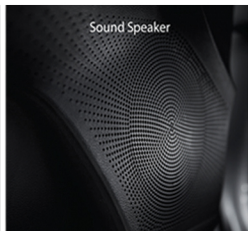

The Power to Surprise

All-new

CERATO

Take the wheel of the stylish new Kia Cerato and start your day feeling invigorated, relaxed and capable of anything. This remarkable compact sedan delivers inspiring \ performance, along with the latest driver assistance and entertainment technologies. Life just got more interesting.

Electric Folding Mirrors

Glove Box

Sound Speaker

502ℓ cargo capacity

Head Lamp

Rear Combination Lamp

4.2 - Inch Cluster

AUX & USB

Anti-lock Braking System (ABS)

Auto Defogging System

Daily Performance Power by ingenuity

Highlight

Exterior

- . Stylish lamp graphics
- . Long-hood fastback profile
- . Eye-catching from any angle
- . 17" Alloy Wheels