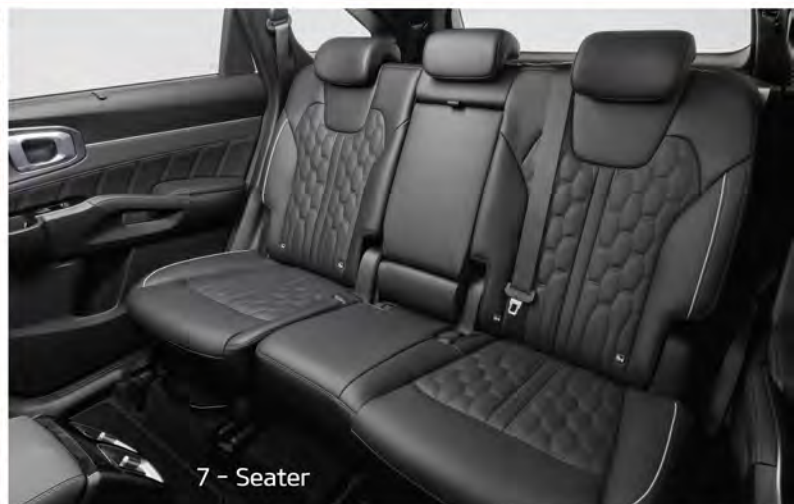

Shape of advanced image in the strong sculpture of SUV

7 - Seater

LED headlights

Radiator grille

Rear combination lamp

2-Tone color side mirror

Air vents (Top/bottom split design)

Dial-type shift by wire

### Exterior

- LED headlights
- 19-Inch alloy wheels
- Wing shaped air curtain
- Connected lamp and grill design
- Vertical graphic rear highlight