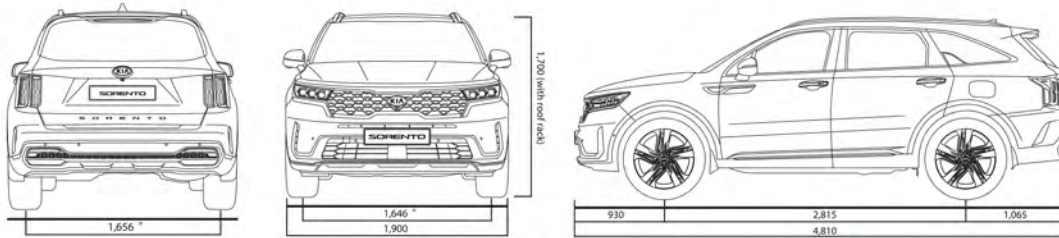

Dimensions (mm)

Overall length	4,810
Overall width	1,900
Overall height	1,700 (with roof rack)
Wheelbase	2,815
Wheel tread (front/rear)	1,646/1,656 *

Overhang (front/rear)	930/1,065
Leg room (1st/2nd/3rd)	1,052/1,060/752
Head room (1st/2nd/3rd)	1,024/994/935
Shoulder room (1st/2nd/3rd)	1,500/1,475/1,345
Minimum ground clearance	176

Exterior Colors

Snow White Pearl

Essence Brown

Aurora Black Pearl

Mineral Blue

Runway Red